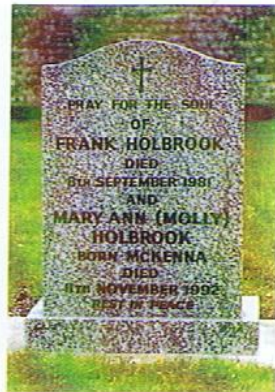

GM14 White Marble

GM15 Eggshell finish Cornish Granite

GM16 All polished Blue Pearl Granite

GM17 Cornish Granite Rustic Bolder with polished face

GM18 Crown Stone

GM19 Purbeck with rustic back and sides

GM20 Eggshell finished Cornish Granite